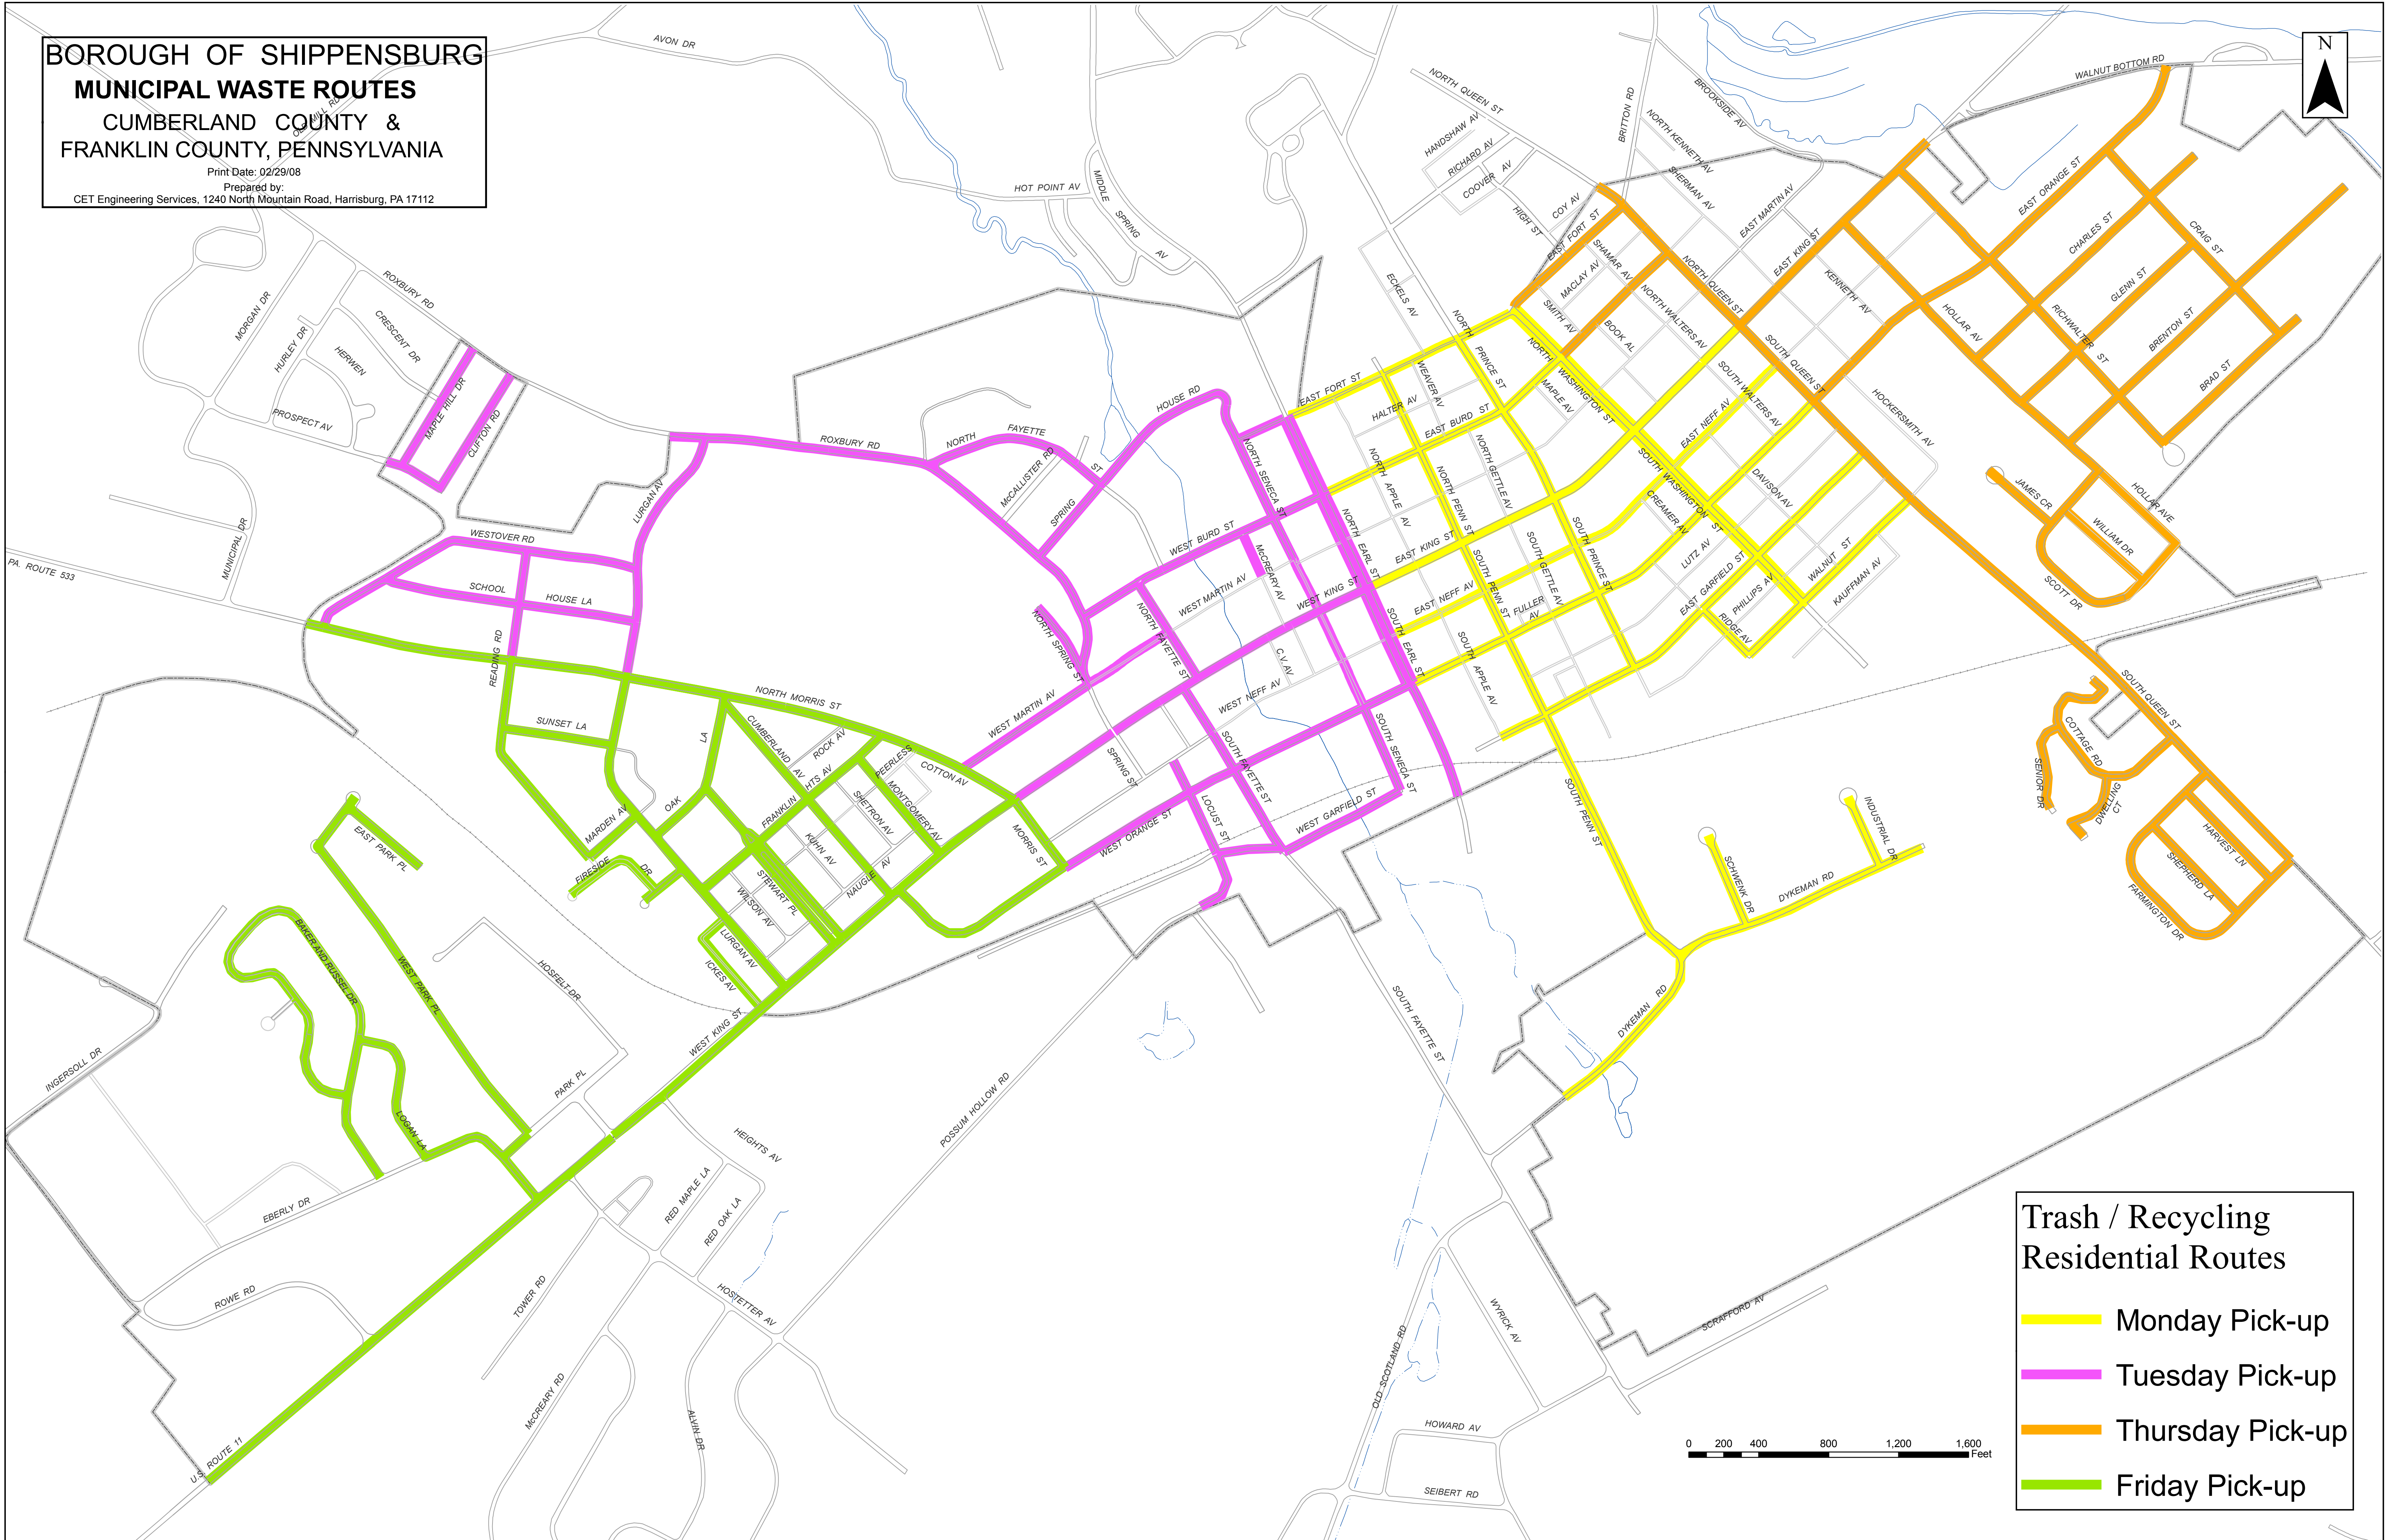

BOROUGH OF SHIPPENSBURG
MUNICIPAL WASTE ROUTES
CUMBERLAND COUNTY &
FRANKLIN COUNTY, PENNSYLVANIA

Print Date: 02/29/08

Prepared by:

CET Engineering Services, 1240 North Mountain Road, Harrisburg, PA 17112

Trash / Recycling Residential Routes

- Monday Pick-up
- Tuesday Pick-up
- Thursday Pick-up
- Friday Pick-up